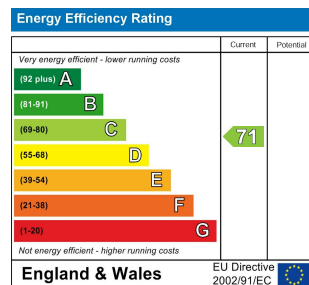

2 Bed
House - Mid Terrace
located in

£130,000

Cheshire
Property
Sales | Lettings

DIRECTIONS

CONTACT

2 High Town
Sandbach
Cheshire
CW11 1GA

E: sales@cheshire-property.com
T: 01270 766656
cheshire-property.com